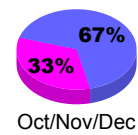

**Membership Results
2010-2011**

**Membership
2009-2010**

Month	Net Memb Goal	Actual New Memb	Actual Dropped Memb	Gain/Loss of Memb	Gain/Loss of Memb
Jul/Aug/Sep	50	26	-25	1	-22
Oct/Nov/Dec	55	32	-23	9	9
Jan/Feb/Mar	15	34	-22	12	6
Apr/May/June	80	32	-59	-27	46
Totals	200	124	-129	-5	39

Membership Results 2010-2011

Goal, New, Dropped, Gain/Loss

Comparison of Membership Gain/Loss

Current Year Compared to the Previous Year

Gender Comparison 2010-2011

Male

Female