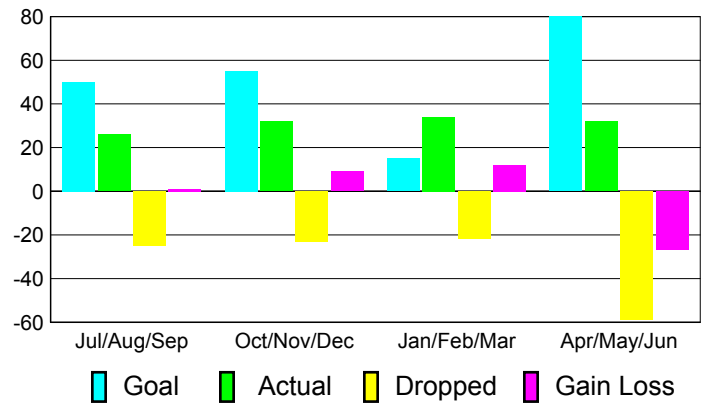

Membership Results 2010-2011

Goal, New, Dropped, Gain/Loss

Comparison of Membership Gain/Loss

Current Year Compared to the Previous Year