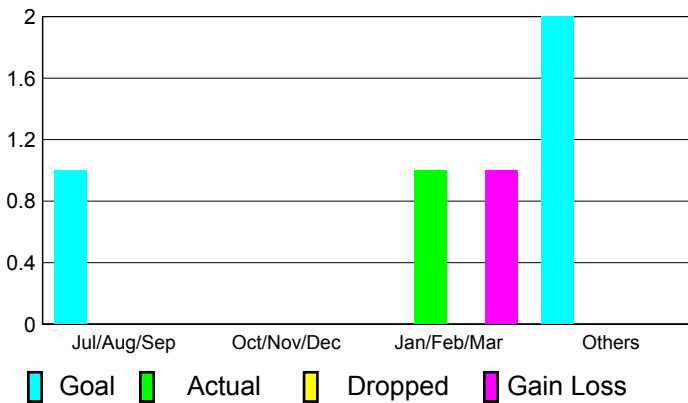

2010-2011 GMT Reports for District (or Undistricted) **District O 5**

GMT: **Mr. Pedro Mario Marrello**

Location: **ARGENTINA**

GMT CA: **3**

CLUBS

**Club Results
2010-2011**

**Clubs
2009-2010**

Month	New Club Goal	Actual New Clubs	Actual Dropped Clubs	Gain/Loss of Clubs	Gain/Loss of Clubs
Jul/Aug/Sep	1	0	0	0	-1
Oct/Nov/Dec	0	0	0	0	1
Jan/Feb/Mar	0	1	0	1	0
Apr/May/June	2	0	0	0	1
Totals	3	1	0	1	1

Club Results 2010-2011

Goal, New, Dropped, Gain/Loss

Comparison of Club Gain/Loss

Current Year Compared to the Previous Year

YTD Status Quo Clubs 2010-2011

Status Quo Clubs Compared to Status Quo Members

MEMBERSHIP