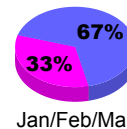

**Membership Results
2010-2011**

**Membership
2009-2010**

Month	Net Memb Goal	Actual New Memb	Actual Dropped Memb	Gain/Loss of Memb	Gain/Loss of Memb
Jul/Aug/Sep	50	26	-25	1	-22
Oct/Nov/Dec	55	32	-23	9	9
Jan/Feb/Mar	15	34	-22	12	6
Apr/May/June	80	32	-59	-27	46
Totals	200	124	-129	-5	39

Membership Results 2010-2011

Goal, New, Dropped, Gain/Loss

Comparison of Membership Gain/Loss

Current Year Compared to the Previous Year

Gender Comparison 2010-2011

Male

Female