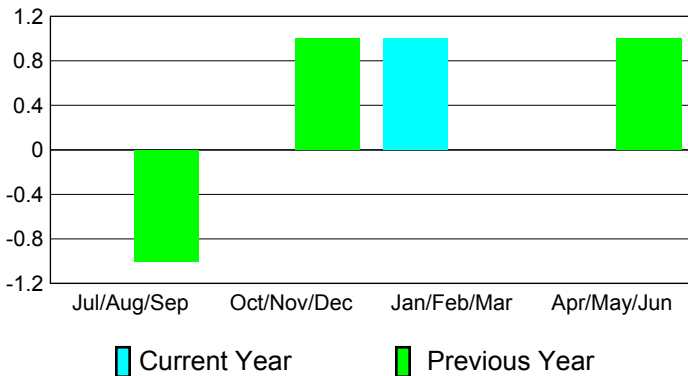

2010-2011 GMT Reports for District (or Undistricted) **District O 5**

GMT: **Mr. Pedro Mario Marrello**

Location: **ARGENTINA**

GMT CA: **3**

CLUBS

**Club Results
2010-2011**

**Clubs
2009-2010**

Month	New Club Goal	Actual New Clubs	Actual Dropped Clubs	Gain/Loss of Clubs	Gain/Loss of Clubs
Jul/Aug/Sep	1	0	0	0	-1
Oct/Nov/Dec	0	0	0	0	1
Jan/Feb/Mar	0	1	0	1	0
Apr/May/June	2	0	0	0	1
Totals	3	1	0	1	1

Club Results 2010-2011

Goal, New, Dropped, Gain/Loss

Comparison of Club Gain/Loss

Current Year Compared to the Previous Year

YTD Status Quo Clubs 2010-2011

Status Quo Clubs Compared to Status Quo Members

MEMBERSHIP