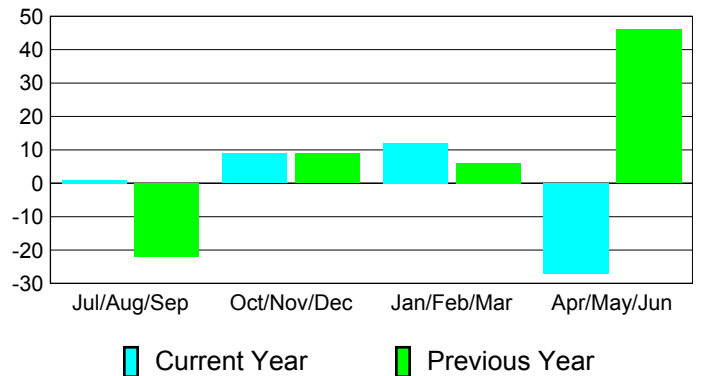

**Membership Results
2010-2011**

**Membership
2009-2010**

Month	Net Memb Goal	Actual New Memb	Actual Dropped Memb	Gain/Loss of Memb	Gain/Loss of Memb
Jul/Aug/Sep	50	26	-25	1	-22
Oct/Nov/Dec	55	32	-23	9	9
Jan/Feb/Mar	15	34	-22	12	6
Apr/May/June	80	32	-59	-27	46
Totals	200	124	-129	-5	39

Membership Results 2010-2011

Goal, New, Dropped, Gain/Loss

Comparison of Membership Gain/Loss

Current Year Compared to the Previous Year

Gender Comparison 2010-2011

Male

Female